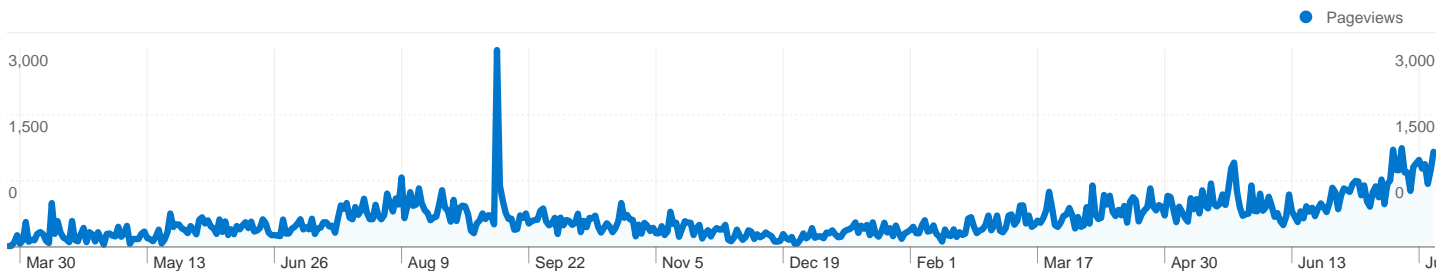

Pages on this site were viewed a total of 208,707 times

208,707 Pageviews

142,583 Unique Views

39.31% Bounce Rate

Top Content

Pages	Pageviews	% Pageviews
/website/luc.html	33,039	15.83%
/website/index2.html	23,252	11.14%
/website/all.htm	9,792	4.69%
/website/cartes.html	6,767	3.24%
/website/cartes_google.html	5,378	2.58%