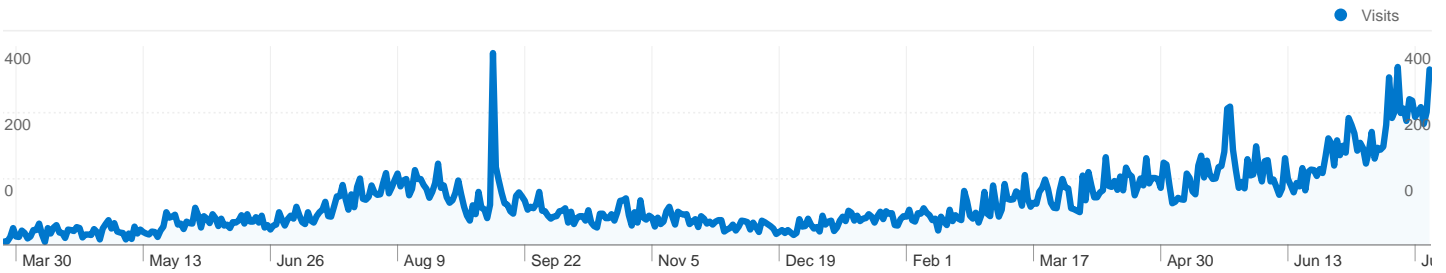

**Site Usage**

 **43,371** Visits

 **39.31%** Bounce Rate

 **208,707** Pageviews

 **00:04:07** Avg. Time on Site

 **4.81** Pages/Visit

 **64.68%** % New Visits

**Visitors Overview**

**28,309 people visited this site**

 **43,371 Visits**

 **28,309 Absolute Unique Visitors**

 **208,707 Pageviews**

 **4.81 Average Pageviews**

 **00:04:07 Time on Site**

 **39.31% Bounce Rate**

 **64.68% New Visits**

All traffic sources sent a total of 43,371 visits

Search Engines	17,197.00 (39.65%)
Direct Traffic	16,678.00 (38.45%)
Referring Sites	9,496.00 (21.89%)