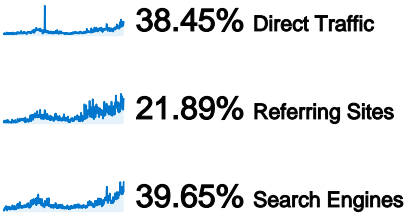

**Site Usage**

 **43,371** Visits

 **39.31%** Bounce Rate

 **208,707** Pageviews

 **00:04:07** Avg. Time on Site

 **4.81** Pages/Visit

 **64.68%** % New Visits

**Visitors Overview**

**28,309 people visited this site**

 **43,371 Visits**

 **28,309 Absolute Unique Visitors**

 **208,707 Pageviews**

 **4.81 Average Pageviews**

 **00:04:07 Time on Site**

 **39.31% Bounce Rate**

 **64.68% New Visits**

All traffic sources sent a total of 43,371 visits

Search Engines	17,197.00 (39.65%)
Direct Traffic	16,678.00 (38.45%)
Referring Sites	9,496.00 (21.89%)

**43,371 visits came from 59 countries/territories**

Site Usage

Country/Territory	Visits	Pages/Visit	Avg. Time on Site	% New Visits	Bounce Rate
<b>Belgium</b>	<b>36,627</b>	4.82	00:04:10	63.19%	39.55%
<b>France</b>	<b>4,178</b>	4.67	00:03:48	74.75%	38.39%
<b>Germany</b>	<b>672</b>	5.18	00:04:43	74.55%	29.61%
<b>Luxembourg</b>	<b>503</b>	3.11	00:02:49	50.70%	57.06%
<b>Netherlands</b>	<b>440</b>	5.45	00:04:32	75.91%	29.55%
<b>United Kingdom</b>	<b>251</b>	6.13	00:03:53	69.32%	34.66%
<b>Switzerland</b>	<b>124</b>	6.77	00:05:17	82.26%	29.84%
<b>United States</b>	<b>108</b>	4.06	00:02:14	77.78%	40.74%
<b>Canada</b>	<b>105</b>	5.70	00:04:42	89.52%	28.57%