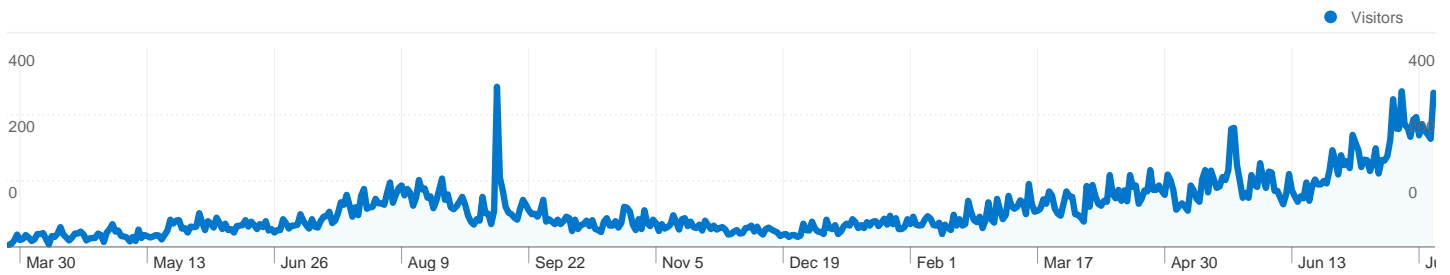

**Site Usage**

 **43,371** Visits

 **39.31%** Bounce Rate

 **208,707** Pageviews

 **00:04:07** Avg. Time on Site

 **4.81** Pages/Visit

 **64.68%** % New Visits

**Visitors Overview**

**28,309 people visited this site**

 **43,371 Visits**

 **28,309 Absolute Unique Visitors**

 **208,707 Pageviews**

 **4.81 Average Pageviews**

 **00:04:07 Time on Site**

 **39.31% Bounce Rate**

 **64.68% New Visits**

All traffic sources sent a total of 43,371 visits

Search Engines	17,197.00 (39.65%)
Direct Traffic	16,678.00 (38.45%)
Referring Sites	9,496.00 (21.89%)

**43,371 visits came from 59 countries/territories**

Site Usage

Country/Territory	Visits	Pages/Visit	Avg. Time on Site	% New Visits	Bounce Rate
<b>Belgium</b>	<b>36,627</b>	4.82	00:04:10	63.19%	39.55%
<b>France</b>	<b>4,178</b>	4.67	00:03:48	74.75%	38.39%
<b>Germany</b>	<b>672</b>	5.18	00:04:43	74.55%	29.61%
<b>Luxembourg</b>	<b>503</b>	3.11	00:02:49	50.70%	57.06%
<b>Netherlands</b>	<b>440</b>	5.45	00:04:32	75.91%	29.55%
<b>United Kingdom</b>	<b>251</b>	6.13	00:03:53	69.32%	34.66%
<b>Switzerland</b>	<b>124</b>	6.77	00:05:17	82.26%	29.84%
<b>United States</b>	<b>108</b>	4.06	00:02:14	77.78%	40.74%
<b>Canada</b>	<b>105</b>	5.70	00:04:42	89.52%	28.57%