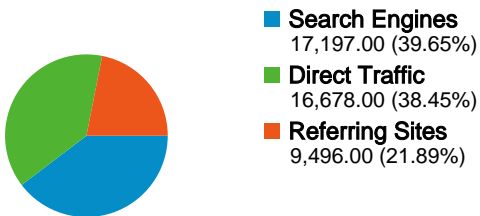

Traffic Sources Overview

Content Overview

Pages	Pageviews	% Pageviews
/website/luc.html	33,039	15.83%
/website/index2.html	23,252	11.14%
/website/all.htm	9,792	4.69%
/website/cartes.html	6,767	3.24%
/website/cartes_google.html	5,378	2.58%