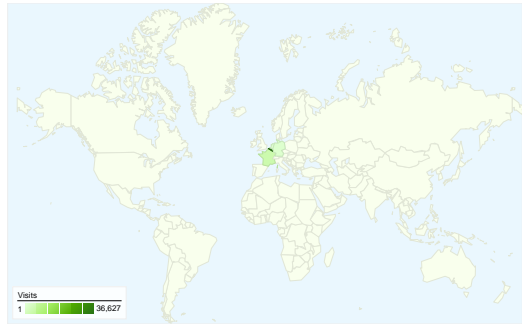

**Site Usage**

 **43,371** Visits

 **39.31%** Bounce Rate

 **208,707** Pageviews

 **00:04:07** Avg. Time on Site

 **4.81** Pages/Visit

 **64.68%** % New Visits

**Visitors Overview**

**Visitors**  
**28,309**

**Map Overlay**

**Traffic Sources Overview**

**Content Overview**

Pages	Pageviews	% Pageviews
/website/luc.html	33,039	15.83%
/website/index2.html	23,252	11.14%
/website/all.htm	9,792	4.69%
/website/cartes.html	6,767	3.24%
/website/cartes_google.html	5,378	2.58%

All traffic sources sent a total of 43,371 visits

Search Engines	17,197.00 (39.65%)
Direct Traffic	16,678.00 (38.45%)
Referring Sites	9,496.00 (21.89%)

**43,371 visits came from 59 countries/territories**

Site Usage

Country/Territory	Visits	Pages/Visit	Avg. Time on Site	% New Visits	Bounce Rate
<b>Belgium</b>	<b>36,627</b>	4.82	00:04:10	63.19%	39.55%
<b>France</b>	<b>4,178</b>	4.67	00:03:48	74.75%	38.39%
<b>Germany</b>	<b>672</b>	5.18	00:04:43	74.55%	29.61%
<b>Luxembourg</b>	<b>503</b>	3.11	00:02:49	50.70%	57.06%
<b>Netherlands</b>	<b>440</b>	5.45	00:04:32	75.91%	29.55%
<b>United Kingdom</b>	<b>251</b>	6.13	00:03:53	69.32%	34.66%
<b>Switzerland</b>	<b>124</b>	6.77	00:05:17	82.26%	29.84%
<b>United States</b>	<b>108</b>	4.06	00:02:14	77.78%	40.74%
<b>Canada</b>	<b>105</b>	5.70	00:04:42	89.52%	28.57%