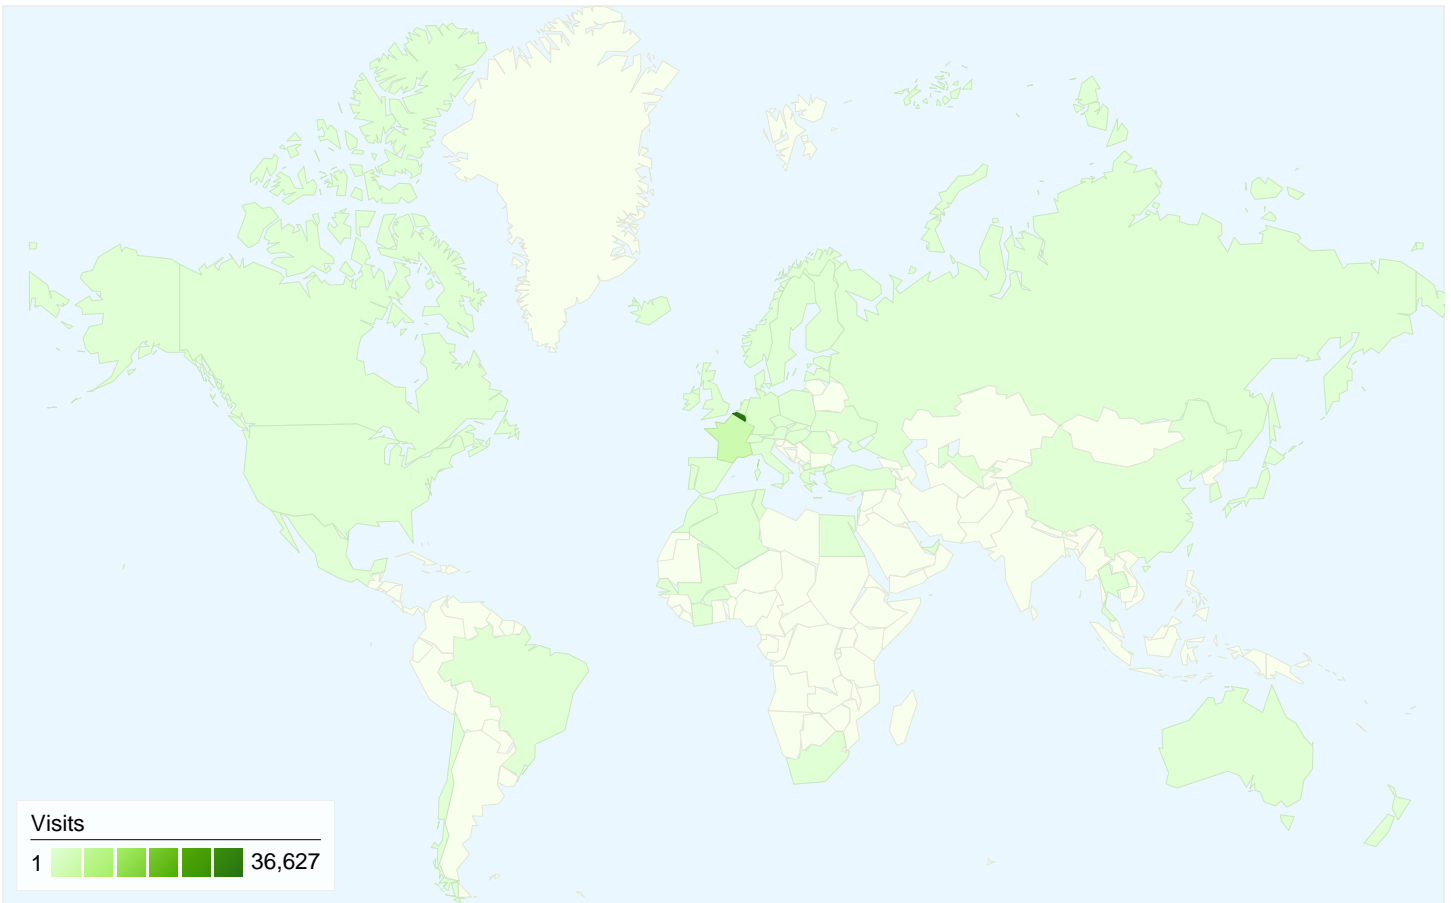

**28,309 people visited this site**

 **43,371 Visits**

 **28,309 Absolute Unique Visitors**

 **208,707 Pageviews**

 **4.81 Average Pageviews**

 **00:04:07 Time on Site**

 **39.31% Bounce Rate**

 **64.68% New Visits**

All traffic sources sent a total of 43,371 visits

Search Engines	17,197.00 (39.65%)
Direct Traffic	16,678.00 (38.45%)
Referring Sites	9,496.00 (21.89%)

**43,371 visits came from 59 countries/territories**

Site Usage

Country/Territory	Visits	Pages/Visit	Avg. Time on Site	% New Visits	Bounce Rate
<b>Belgium</b>	<b>36,627</b>	4.82	00:04:10	63.19%	39.55%
<b>France</b>	<b>4,178</b>	4.67	00:03:48	74.75%	38.39%
<b>Germany</b>	<b>672</b>	5.18	00:04:43	74.55%	29.61%
<b>Luxembourg</b>	<b>503</b>	3.11	00:02:49	50.70%	57.06%
<b>Netherlands</b>	<b>440</b>	5.45	00:04:32	75.91%	29.55%
<b>United Kingdom</b>	<b>251</b>	6.13	00:03:53	69.32%	34.66%
<b>Switzerland</b>	<b>124</b>	6.77	00:05:17	82.26%	29.84%
<b>United States</b>	<b>108</b>	4.06	00:02:14	77.78%	40.74%
<b>Canada</b>	<b>105</b>	5.70	00:04:42	89.52%	28.57%