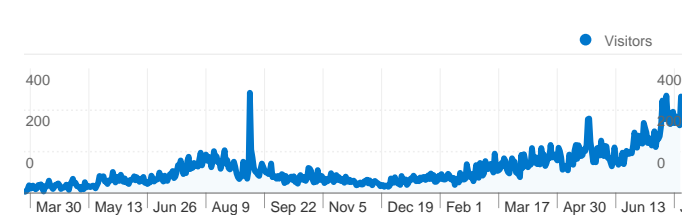

**Site Usage**

 **43,371** Visits

 **39.31%** Bounce Rate

 **208,707** Pageviews

 **00:04:07** Avg. Time on Site

 **4.81** Pages/Visit

 **64.68%** % New Visits

**Visitors Overview**

**28,309 people visited this site**

 **43,371 Visits**

 **28,309 Absolute Unique Visitors**

 **208,707 Pageviews**

 **4.81 Average Pageviews**

 **00:04:07 Time on Site**

 **39.31% Bounce Rate**

 **64.68% New Visits**

All traffic sources sent a total of 43,371 visits

Search Engines	17,197.00 (39.65%)
Direct Traffic	16,678.00 (38.45%)
Referring Sites	9,496.00 (21.89%)

**43,371 visits came from 59 countries/territories**

Site Usage

Country/Territory	Visits	Pages/Visit	Avg. Time on Site	% New Visits	Bounce Rate
<b>Belgium</b>	<b>36,627</b>	4.82	00:04:10	63.19%	39.55%
<b>France</b>	<b>4,178</b>	4.67	00:03:48	74.75%	38.39%
<b>Germany</b>	<b>672</b>	5.18	00:04:43	74.55%	29.61%
<b>Luxembourg</b>	<b>503</b>	3.11	00:02:49	50.70%	57.06%
<b>Netherlands</b>	<b>440</b>	5.45	00:04:32	75.91%	29.55%
<b>United Kingdom</b>	<b>251</b>	6.13	00:03:53	69.32%	34.66%
<b>Switzerland</b>	<b>124</b>	6.77	00:05:17	82.26%	29.84%
<b>United States</b>	<b>108</b>	4.06	00:02:14	77.78%	40.74%
<b>Canada</b>	<b>105</b>	5.70	00:04:42	89.52%	28.57%